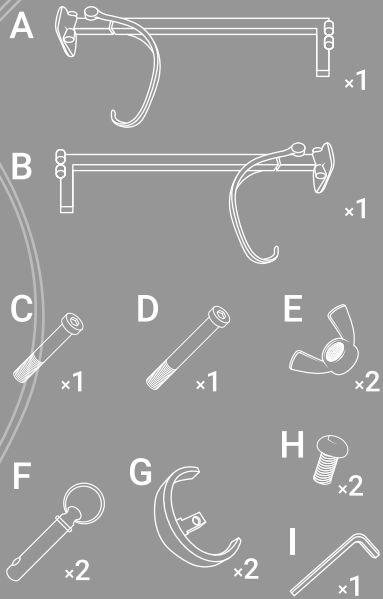

## PARTS

**IMPORTANT, RETAIN FOR FUTURE REFERENCE: READ CAREFULLY**

For assistance with assembly, replacement parts or to activate your warranty:

www.VillageLighting.com  
Support@VillageLighting.com

1. This item hangs from above your door. If over-weighted or incorrectly installed, it may fall causing damage to the hanger and your decor.